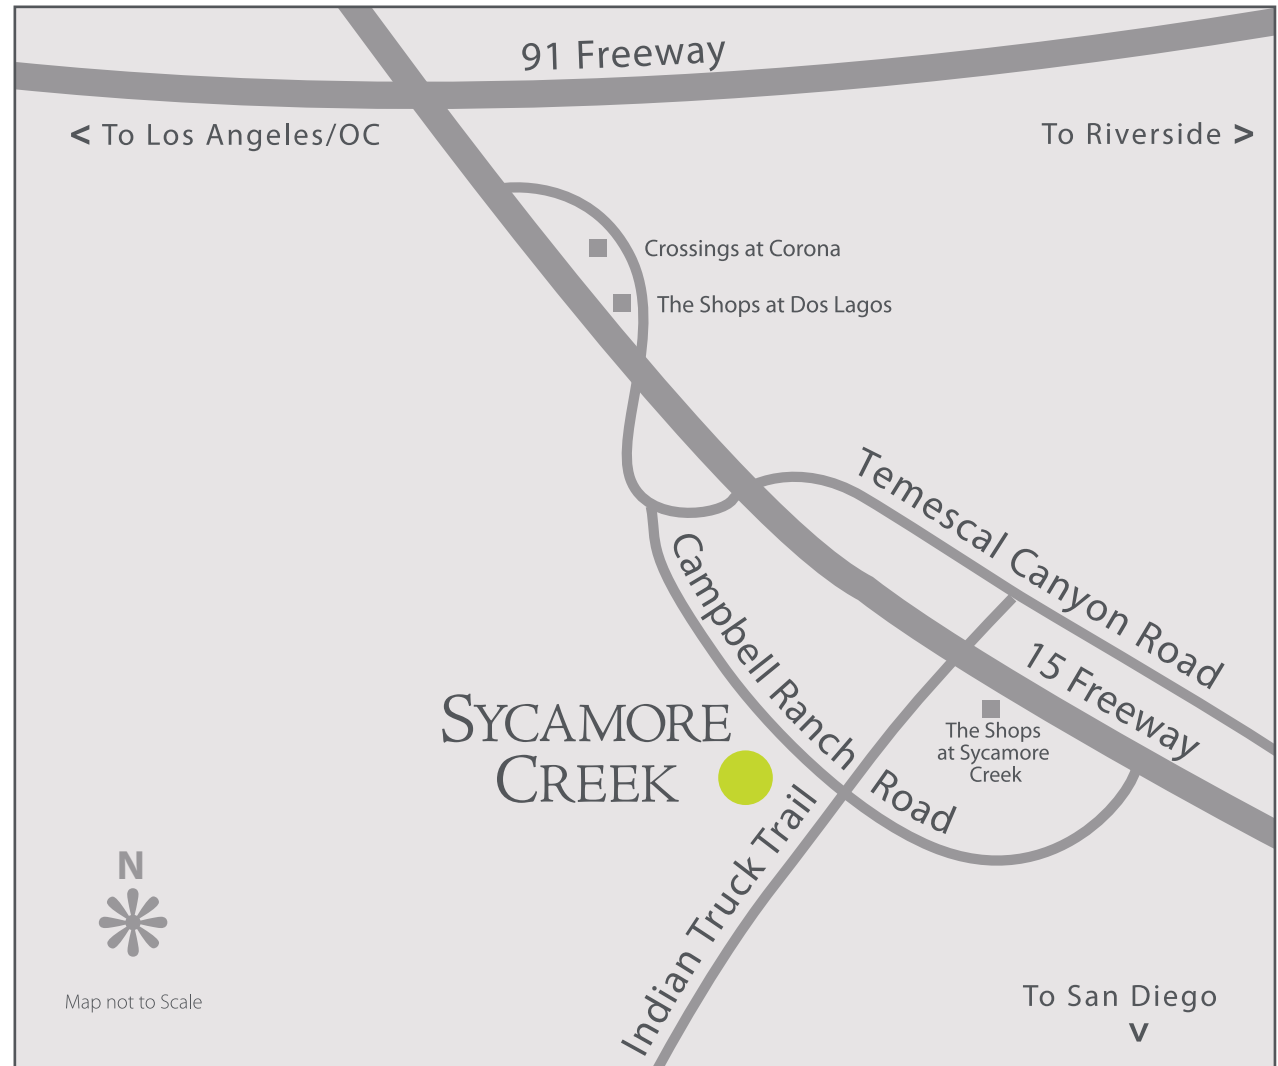

# SYCAMORE CREEK

### Kite Ridge

by TRI Pointe Homes

11472 Kingbird Drive  
Corona, CA 92883  
844-951-1800

### Serrano Ridge

by TRI Pointe Homes

11555 Elderberry Lane  
Corona, CA 92883  
866-836-1150

SycamoreCreek.com